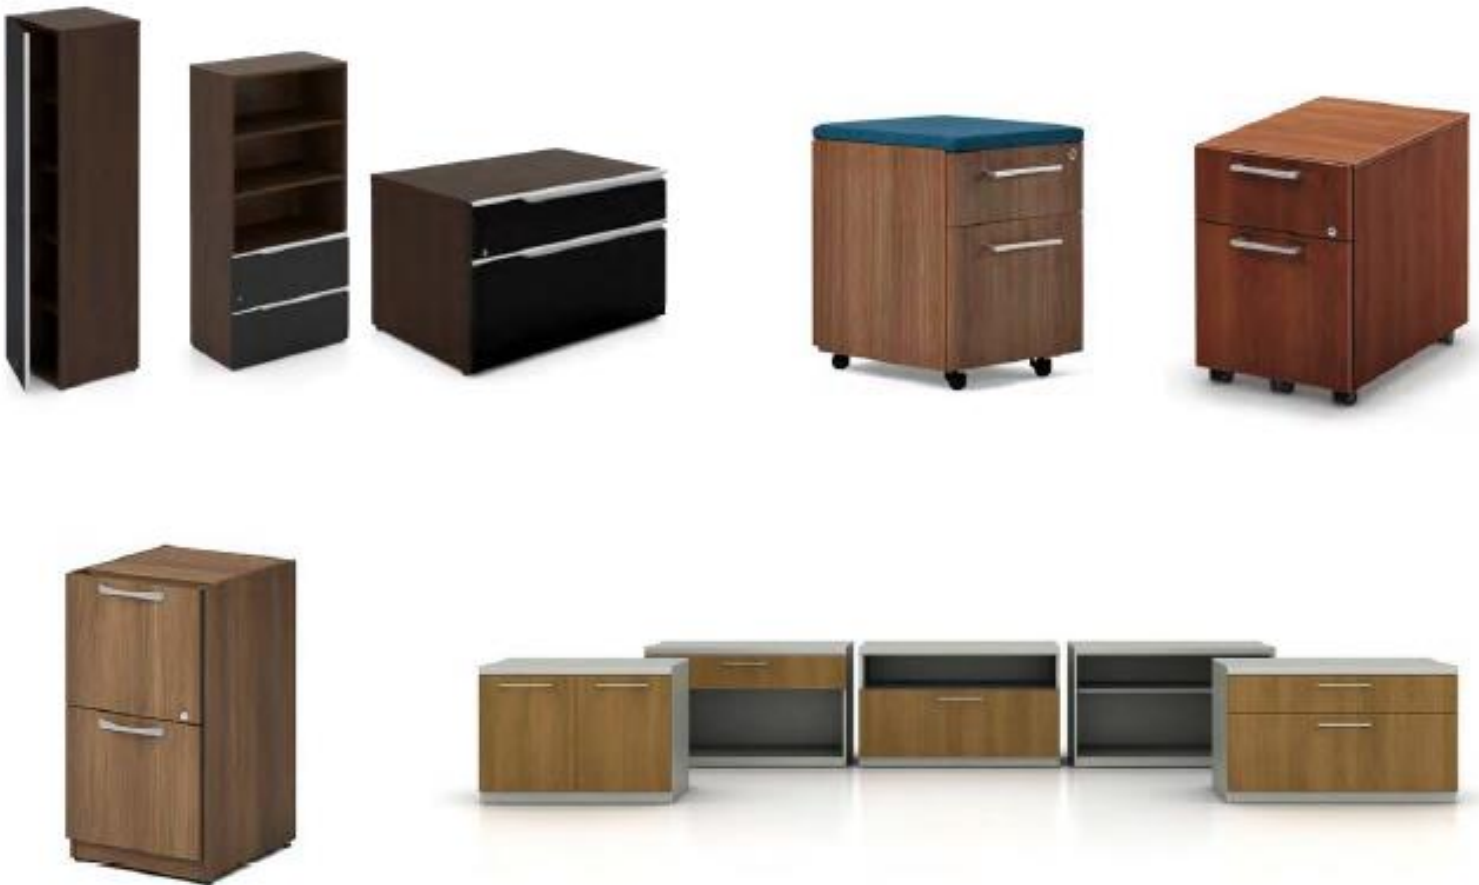

E60PQ-140003/073/PQ

Filing & Storage

Offers a range of options from traditional filing to closed cabinet shelving to a personal storage tower

superior
office interiors

Various configurations and layouts to meet every users needs.

WORKSPACE SA

E60PQ-140003/073/PQ

CATEGORY 2
HEIGHT ADJUSTABLE

superior
office interiors

E60PQ-140003/073/PQ

Height Adjustable

Height adjustable benching provides ergonomic solutions that give people the choice to sit or stand and change postures throughout the day.